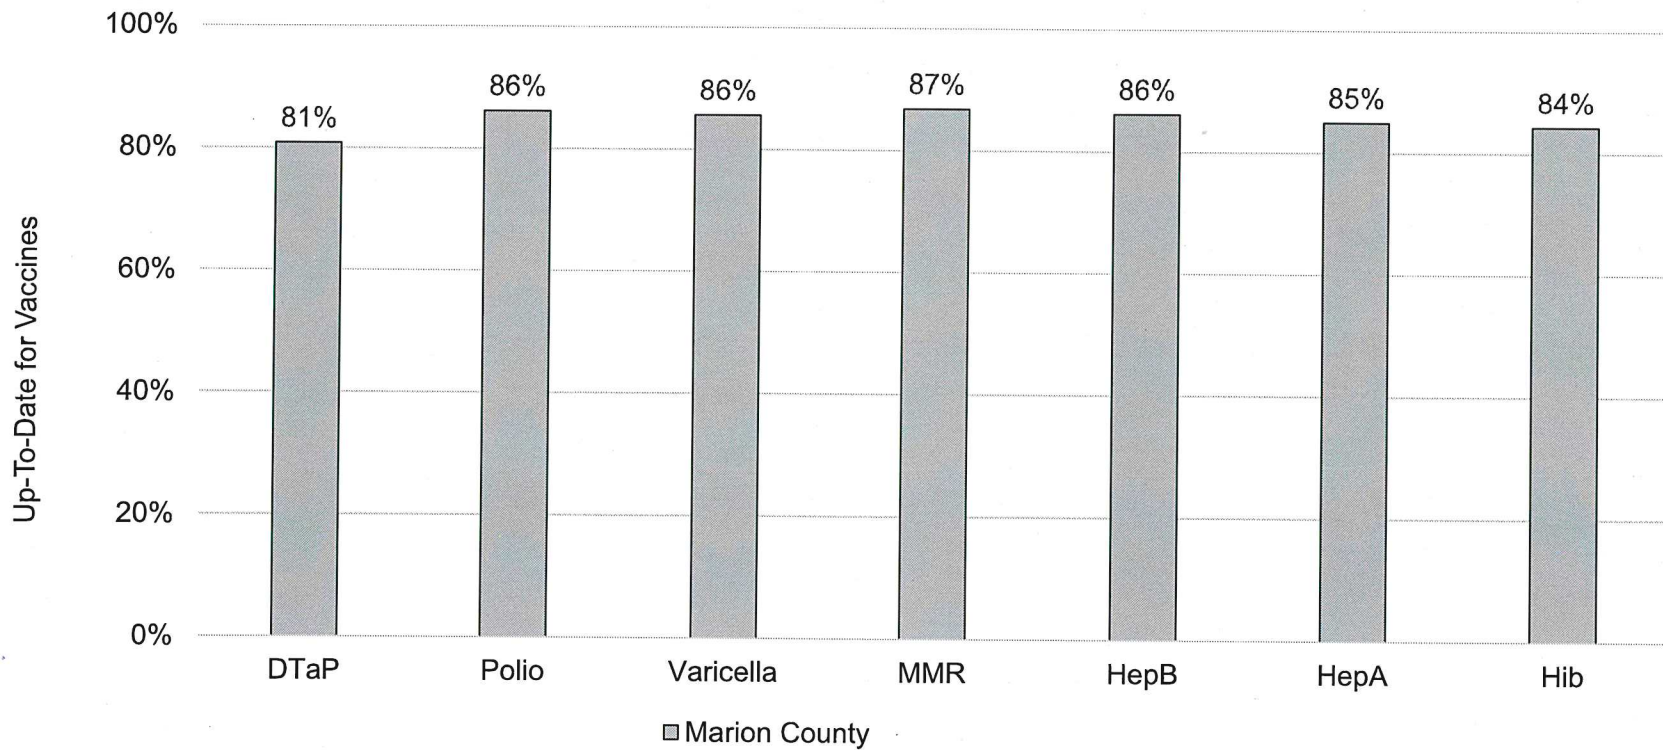

### How many kids younger than school-age\* are up-to-date on vaccines in your county?

\*Children age 19 months as of 01/12/2022 through 5 years as of 09/01/2021  
Assessment date: 05/02/2022  
Data source: Oregon Alert IIS